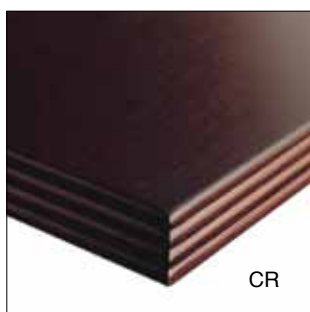

AT has a wide range of wood finishes, edges and pulls.

Diversos acabados en colores de madera, cantos y jaladeras.

Edges / Cantos

- CD Knife
- CD Cascada
- CR Reed
- CR Carrizo
- PD Pyramid
- PD Piramide
- BO Quarter Round
- BO Ballena
- SQ Square
- SQ Recto
- CV Cove
- CV Cove