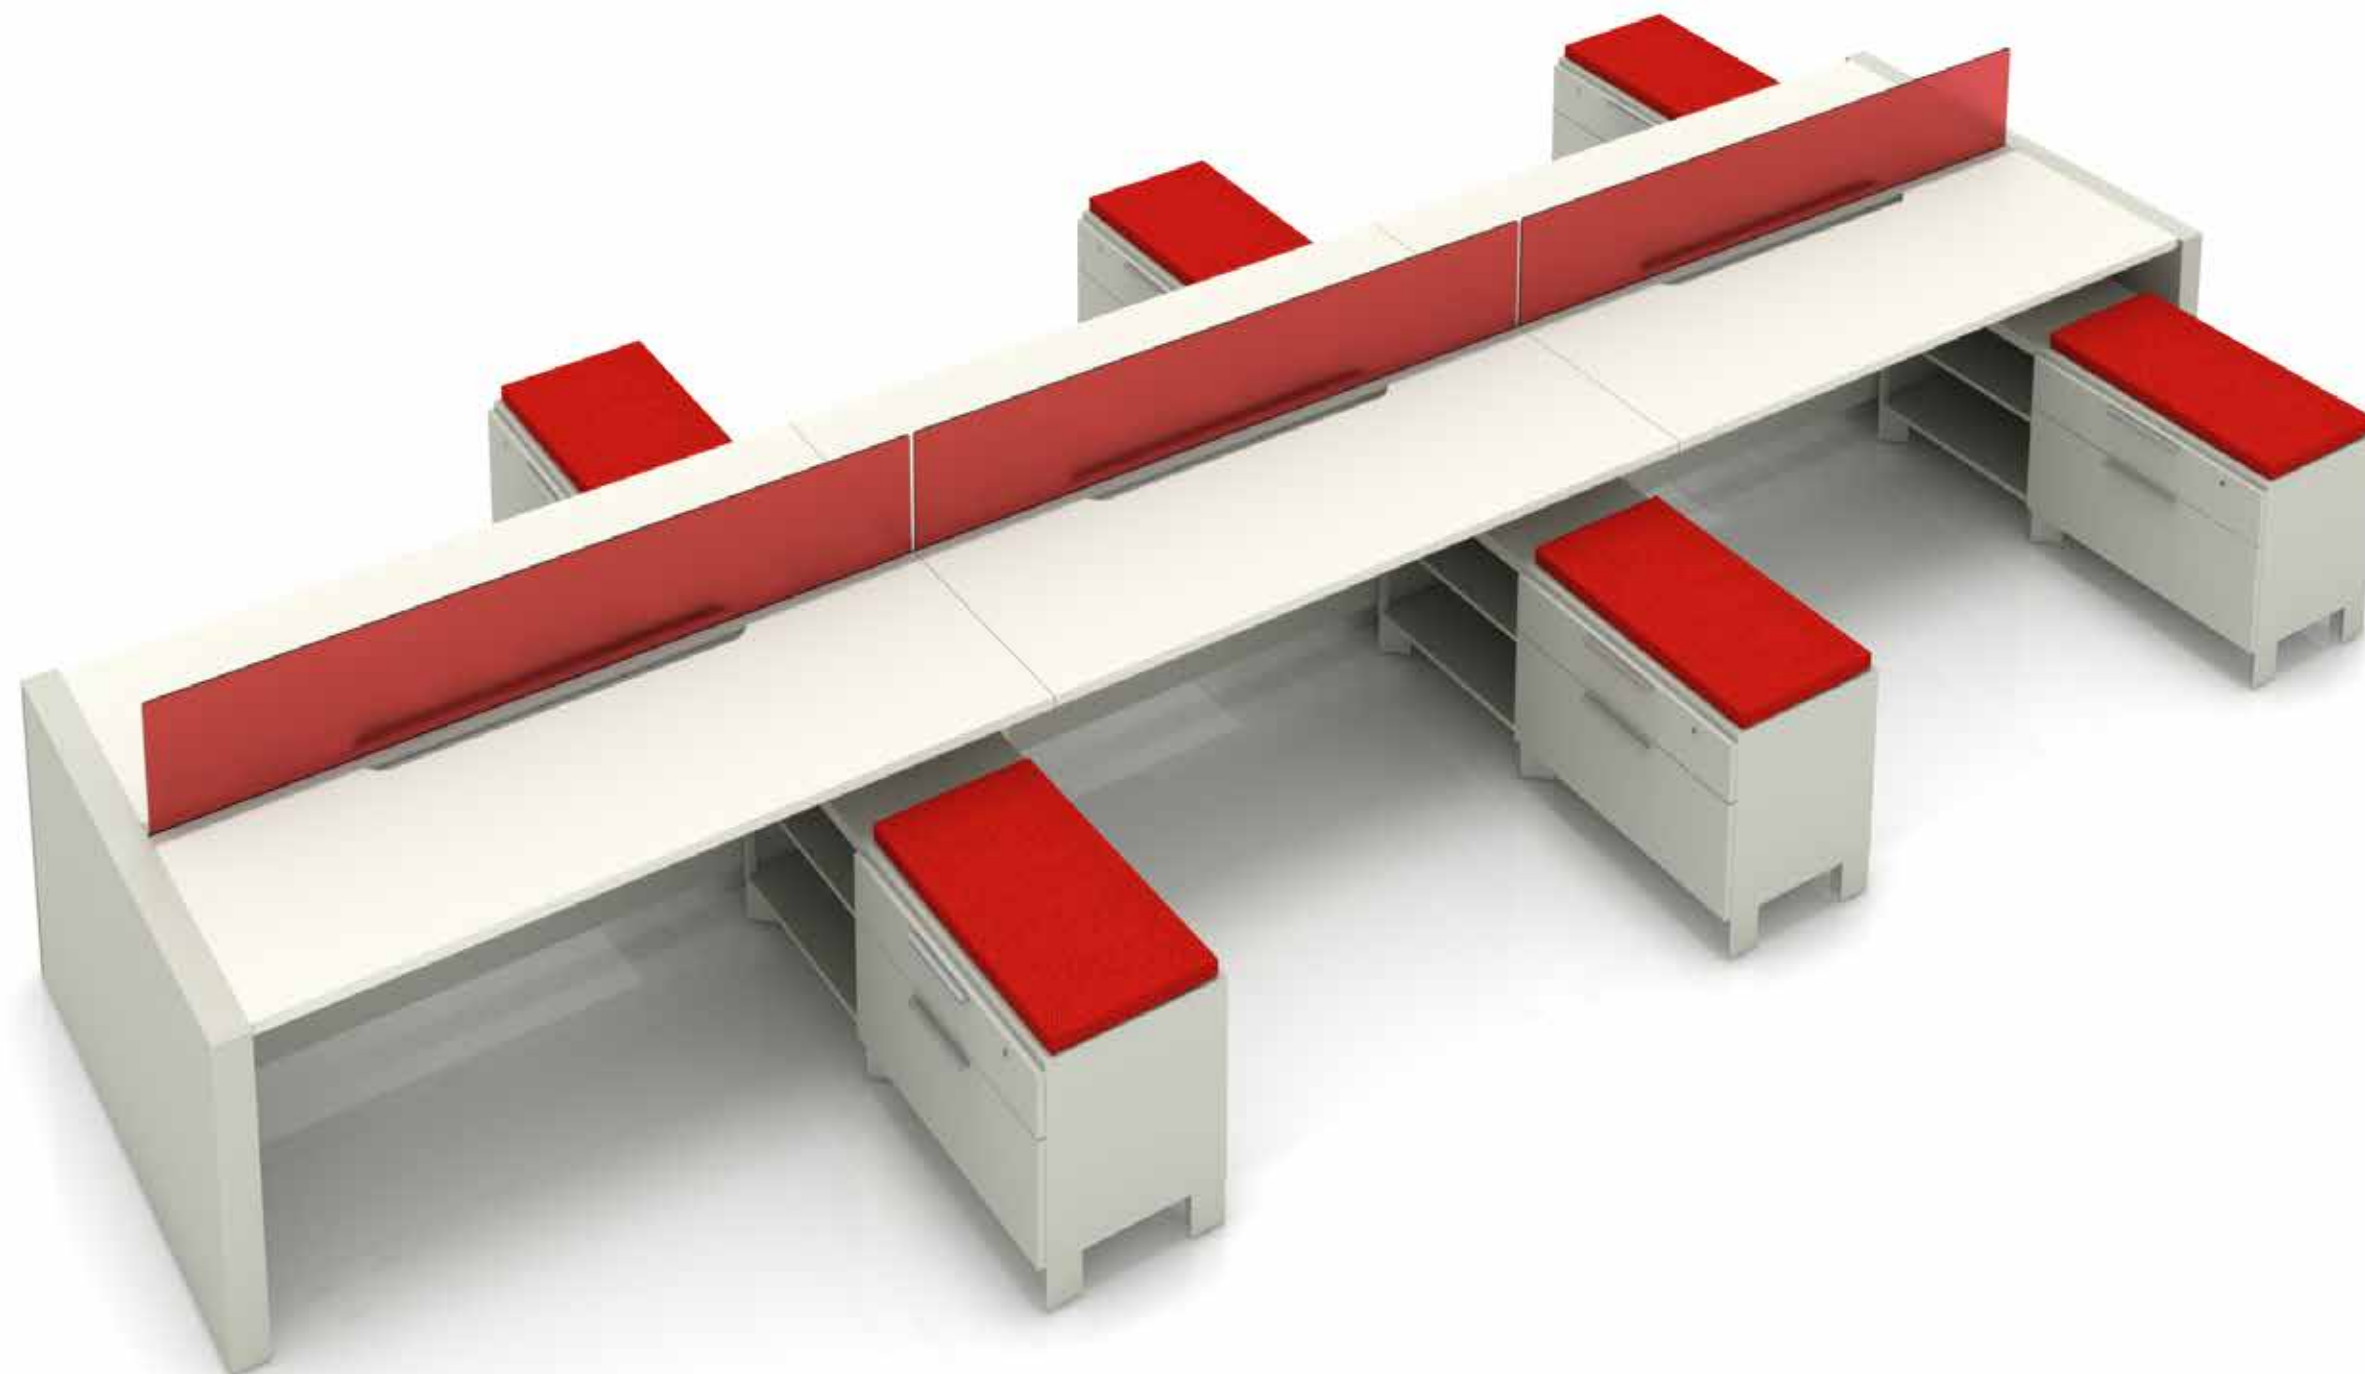

Énfasis⁺

- Define Spaces
Semi-private. -

In response to these changes, Riviera created Énfasis +, to meet the needs of the new workspace, the new workstyle and the new workers, with a focus on functionality and adaptability, without sacrificing harmony and design.

Énfasis⁺

- Technical solutions
Managing Voice/Data/Images -

Énfasis^{plus}

- Flexibility

In composition of the components -

Cubierta: Top Access

Énfasis⁺

Cubierta: Saque

- Solutions
For Personal storage. -

Énfasis⁺

- Furniture
Clean open lines. -

Énfasis^{plus}

- Finishes
Long-lasting. -

Configuraciones Configurations

pag 03

pag 05