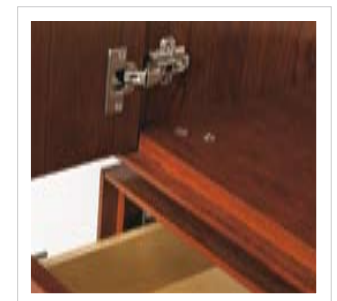

It features a unique postformed wing edge which emphasizes the floating look of thethe rest is okay.

Design Wayne Braun

MEZZA: Classical elegance, superior craftsmanship

MEZZA: Accented with Steel and Glass for a contemporary twist on timeless style.