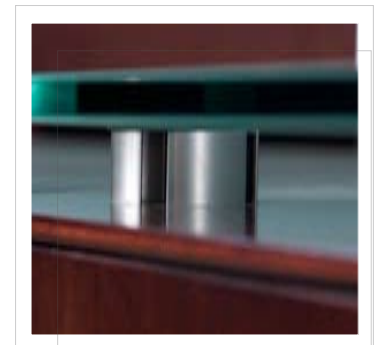

MEZZA: For timeless design