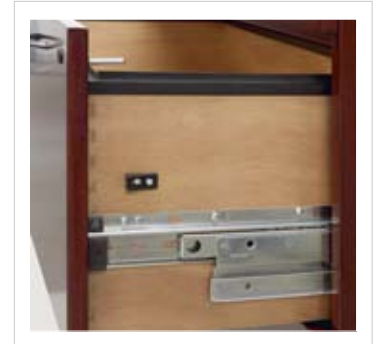

MEZZA: For timeless design