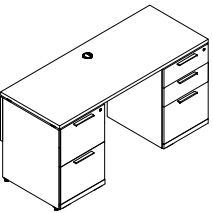

MD 1107 Double pedestal credenza

Note:

Code	D	W	Price
MD 1107 1848	18	48	1,732
MD 1107 1860	18	60	1,780
MD 1107 1866	18	66	1,805
MD 1107 1872	18	72	1,831
MD 1107 1884	18	84	1,882
MD 1107 2448	24	48	1,842
MD 1107 2460	24	60	1,900
MD 1107 2466	24	66	1,929
MD 1107 2472	24	72	1,958
MD 1107 2484	24	84	2,016

Description:

H: 29 1/4"

Central grommet on Work surface

Drawer fronts match the Work surface color