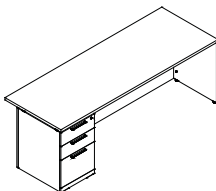

MD 1204 Single Pedestal Desk, left

Note:

One box-box-file pedestal included

Code	D	W	Price
MD 1204 3048	30	48	1,265
MD 1204 3060	30	60	1,347
MD 1204 3066	30	66	1,391
MD 1204 3072	30	72	1,433
MD 1204 3648	36	48	1,374
MD 1204 3660	36	60	1,466
MD 1204 3666	36	66	1,514
MD 1204 3672	36	72	1,562
MD 1204 3684	36	84	1,654

Description:

H: 29 1/4"

30" deep desk with one 23" deep pedestal

36" deep desk with one 29 1/4" deep pedestal

Drawer fronts match the Work surface color.