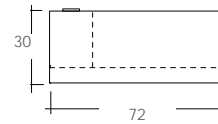

Office Solution #6

	Code	Description	Dimensions	Price
1	MD 1203 3072	Rectangular desk shell with right pedestal (BBF)	30 x 72	1,433
2	MD 1107 2472	Double pedestal credenza (FF and BBF)	24 x 72	1,958
3	MD 1600 7243	Hutch with doors	72 x 43	1,141
Total				4,532