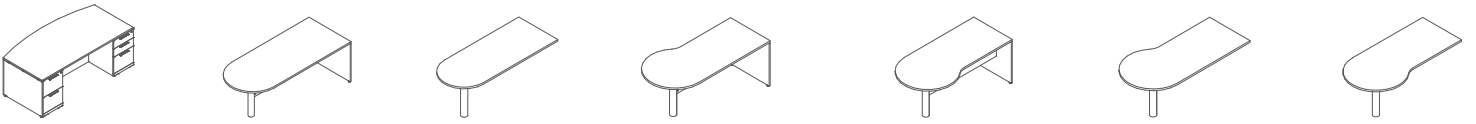

Desks

Extended corners

Bridges

Returns

Cabinets

Credenzas

Hutches

Storage

Top for storage

Single freestanding storage units

Double freestanding storage units

Conference and occasional tables