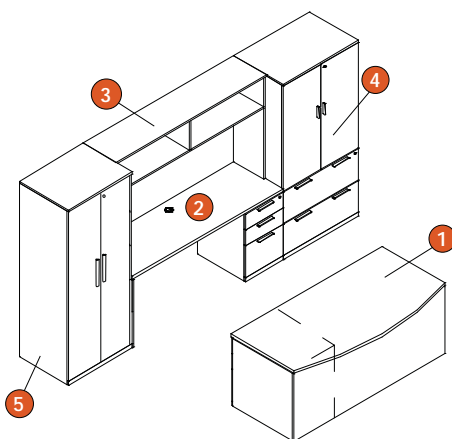

3. Complete the Product Code, adding finishes codes (surface, edge, body and pull).

	Product	Finishes	Description	H	Price
1	MD 1213 4272	A2 E550-AB550 A509-AB509 S308 J001	Single pedestal desk, bow front, right	72	1,593
2	MD 1103 2472	A2 E550-AB550 A509-AB509 S308 J001	Single pedestal credenza, right	72	1,170
3	MD 1601 7243	A2 E550-AB550 A509-AB509 S308 J001	Open Hutch	43	915
4	MD 1057 3672	A2 E550-AB550 A509-AB509 S308 J001	File/bookcase unit with hinged doors	72	2,037
5	MD 1051 3672	A2 E550-AB550 A509-AB509 S308 J001	Bookcase with doors	72	1,317
				Total	7,032