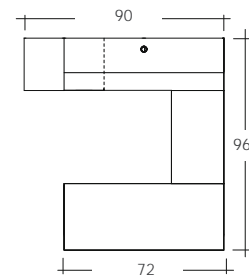

Office Solution #3

	Code	Description	Dimensions	Price
1	MD 1203 3072	Rectangular desk shell with right pedestal (BBF)	30 x 72	1,433
2	MD 1400 2436	Lateral file	24 x 36	1,098
3	MD 1403 2436	Multifile pedestal	24 x 36	1,238
4	MD 1410 2472	Top for storage	24 x 72	650
5	MD 1611 7243	Hutch with doors	72 x 43	1,538
Total				5,957

Office Solution #11

	Code	Description	Dimensions	Price
1	MD 1231 3072	P-shaped table, right, with side	30 x 72	846
2	MD 1900 2442	Bridge, full height modesty panel	24 x 42	436
3	MD 1104 2472	Single pedestal credenza, left	24 x 72	1,170
4	MD 1600 7243	Hutch with doors	72 x 43	1,141
5	MD 1003 1872	File drawer/bookcase freestanding cabinet	18 x 72	1,419
Total				5,012

Office Solution #12

	Code	Description	Dimensions	Price
1	MD 1231 3072	P-shaped table, right, with side	30 x 72	846
2	MD 1900 2442	Bridge, full height modesty panel	24 x 42	436
3	MD 1104 2472	Single pedestal credenza, left	24 x 72	1,170
4	MD 1600 7243	Hutch with doors	72 x 43	1,141
5	MD 1057 3672	File/bookcase unit with superior hinge doors	36 x 72	2,037
Total				5,630

Office Solution #13

	Code	Description	Dimensions	Price
1	MD 1220 3072	Freestanding bullet table	30 x 72	778
2	MD 1504 2448	Return with box-box-file pedestal, left	24 x 48	1,406
			Total	2,184

Office Solution #14