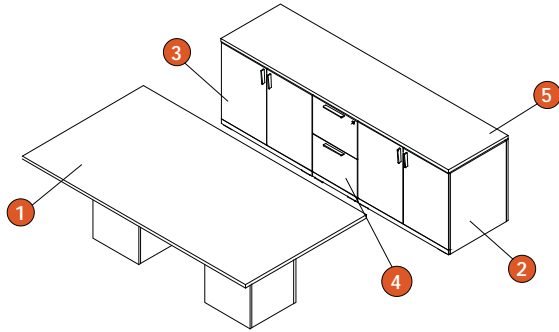

Office Solution #15

	Code	Description	Dimensions	Price
1	MD 1700 4896	Rectangular table with 2 cubic bases	48 x 96	1,603
2	MD 1402 2436	Bookcase unit	24 x 36	957
3	MD 1402 2436	Bookcase unit	24 x 36	957
4	MD 1800 2418	File-file pedestal	24 x 18	730
5	MD 1410 2490	Top for storage	24 x 90	812
Total				5,059