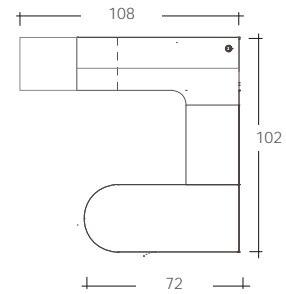

Office Solution #10

	Code	Description	Dimensions	Price
1	MD 1220 3072	Freestanding bullet table	30 x 72	778
2	MD 1900 2436	Bridge, full height modesty panel	24 x 36	389
3	MD 1304 3672	Extended corner, left	36 x 72	2,006
4	MD 1600 7243	Hutch with doors	72 x 43	1,141
5	MD 1053 3672	File/bookcase unit	36 x 72	1,750
Total				6,064