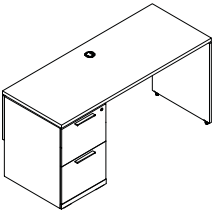

MD 1106 Single pedestal credenza, left

Note: file-file pedestal

Code	D	W	Price
MD 1106 1848	18	48	998
MD 1106 1860	18	60	1,046
MD 1106 1866	18	66	1,070
MD 1106 1872	18	72	1,094
MD 1106 1884	18	84	1,138
MD 1106 2448	24	48	1,080
MD 1106 2460	24	60	1,135
MD 1106 2466	24	66	1,162
MD 1106 2472	24	72	1,190
MD 1106 2484	24	84	1,245