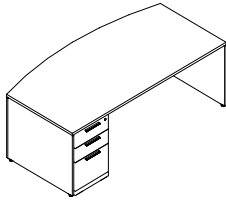

Description:

H: 29 1/4"

30" deep desk with one 23" deep pedestal

36" deep desk with one 29 1/4" deep pedestal

Drawer fronts match the Work surface color.

MD 1214 Single Pedestal Desk, left, bow front

Note:
One box-box-file pedestal included