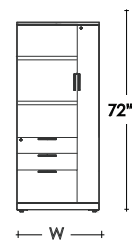

MD 1901 Bridge, short modesty panel

Code	D	W	Price
MD 1901 2436	24	36	325
MD 1901 2442	24	42	363
MD 1901 2448	24	48	402

Note:

Height: 17"

Description:

MD 1100 Credenza shell

Note:

Code	D	W	Price
MD 1100 1848	18	48	350
MD 1100 1860	18	60	389
MD 1100 1866	18	66	408
MD 1100 1872	18	72	428
MD 1100 1884	18	84	464
MD 1100 2448	24	48	400
MD 1100 2460	24	60	445
MD 1100 2466	24	66	467
MD 1100 2472	24	72	489
MD 1100 2484	24	84	534

Code	W	D	H		Price
OD 1901 2472	24	24	72		1,996

Description:

Lock included

55" H: 1 adjustable shelf

72" H: 2 adjustable shelves