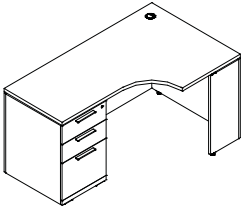

MD 1304 Extended corner, left

Code	D	W	Price
MD 1304 3660	36	60	1,892
MD 1304 3666	36	66	1,951
MD 1304 3672	36	72	2,006
MD 1304 3684	36	84	2,119

Note:

One box-box-file pedestal included