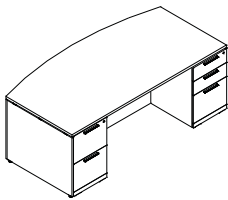

MD 1217 Double Pedestal Desk, bow front

Note:

Code	D	W	Price
MD 1217 3660	36	60	1,831
MD 1217 3666	36	66	1,873
MD 1217 3672	36	72	1,915
MD 1217 4260	42	60	1,971
MD 1217 4266	42	66	2,016
MD 1217 4272	42	72	2,058
MD 1217 4284	42	84	2,148