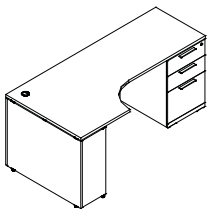

MD 1303 Extended corner, right

Code	D	W	Price
MD 1303 3660	36	60	1,892
MD 1303 3666	36	66	1,951
MD 1303 3672	36	72	2,006
MD 1303 3684	36	84	2,119

Note:

One box-box-file pedestal included

Description:

H: 29 1/4"

The 24" side connects to a bridge

One grommet included

Drawer fronts match the Work surface color.