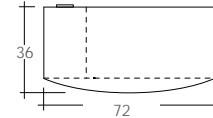

Suggested Layouts

Office Solution #1

	Code	Description	Dimensions	Price
1	MD 1213 3672	Single pedestal desk, bow front, right	36 x 72	1,465
2	MD 1107 2472	Double pedestal credenza	24 x 72	1,958
3	MD 1600 7243	Hutch with doors	72 x 43	1,141
Total				4,564