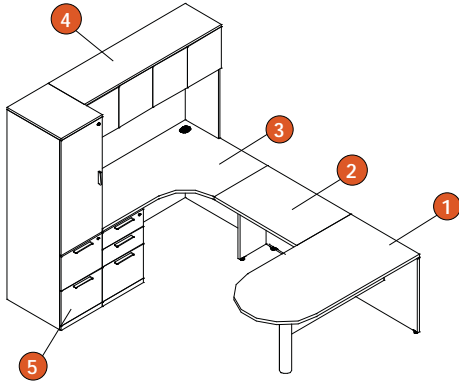

Office Solution #9

	Code	Description	Dimensions	Price
1	MD 1220 3060	Freestanding bullet table	30 x 60	692
2	MD 1900 2436	Bridge, full height modesty panel	24 x 36	389
3	MD 1304 3660	Extended corner, left	36 x 60	1,892
4	MD 1600 6043	Hutch with doors	60 x 43	1,009
5	MD 1007 1872	2-drawer file/storage freestanding cabinet, hinged left door	18 x 72	1,598
Total				5,580