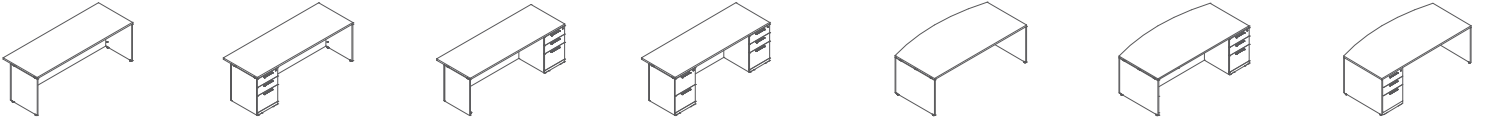

Desks

Extended corners

Bridges

Returns

Cabinets

Credenzas

Hutches

Storage

Top for storage

Single freestanding storage units

Double freestanding storage units

Conference and occasional tables