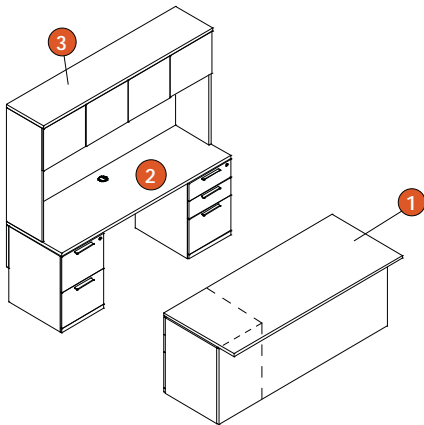

Office Solution #6

	Code	Description	Dimensions	Price
1	MD 1203 3072	Rectangular desk shell with right pedestal (BBF)	30 x 72	1,433
2	MD 1107 2472	Double pedestal credenza (FF and BBF)	24 x 72	1,958
3	MD 1600 7243	Hutch with doors	72 x 43	1,141
Total				4,532