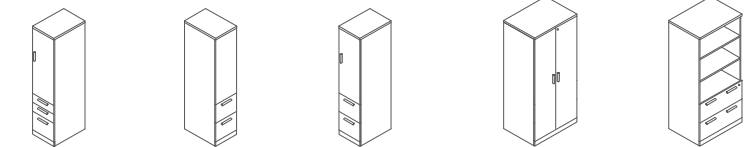

Desks

Extended corners

Bridges

Returns

Cabinets

Credenzas

Hutches

Storage

Top for storage

Single freestanding storage units

Double freestanding storage units

Conference and occasional tables

MD 1200 Rectangular desk shell

Note:

Code	D	W	Price
MD 1200 3048	30	48	584
MD 1200 3060	30	60	660
MD 1200 3066	30	66	702
MD 1200 3072	30	72	740
MD 1200 3648	36	48	651
MD 1200 3660	36	60	737
MD 1200 3666	36	66	782
MD 1200 3672	36	72	827
MD 1200 3684	36	84	914