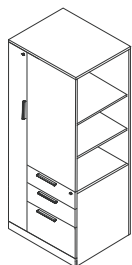

OD 1900 Split Storage / Wardrobe Cabinet / Lateral Bookcase, left

---

Code	W	D	H		Price
OD 1900 2472	24	24	72		1,996