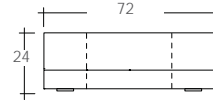

Office Solution #1

	Code	Description	Dimensions	Price
1	MD 1213 3672	Single pedestal desk, bow front, right	36 x 72	1,465
2	MD 1107 2472	Double pedestal credenza	24 x 72	1,958
3	MD 1600 7243	Hutch with doors	72 x 43	1,141
Total				4,564