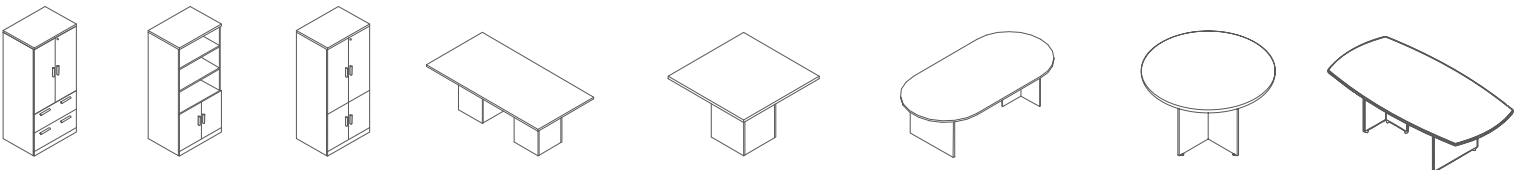

Top for storage

Single freestanding storage units

Double freestanding storage units

Conference and occasional tables

MD 1200 Rectangular desk shell

Note:

Code	D	W	Price
MD 1200 3048	30	48	584
MD 1200 3060	30	60	660
MD 1200 3066	30	66	702
MD 1200 3072	30	72	740
MD 1200 3648	36	48	651
MD 1200 3660	36	60	737
MD 1200 3666	36	66	782
MD 1200 3672	36	72	827
MD 1200 3684	36	84	914