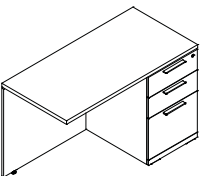

MD 1503 Return with box-box-file pedestal, right

Code	D	W	Price
MD 1503 2448	24	48	1,406
MD 1503 2460	24	60	1,496
MD 1503 2466	24	66	1,564

Note:

Description:

H: 29 1/4"

Drawer fronts match the Work surface color.