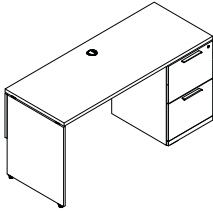

MD 1105 Single pedestal credenza, right

Note: file-file pedestal

Code	D	W	Price
MD 1105 1848	18	48	998
MD 1105 1860	18	60	1,046
MD 1105 1866	18	66	1,070
MD 1105 1872	18	72	1,094
MD 1105 1884	18	84	1,138
MD 1105 2448	24	48	1,080
MD 1105 2460	24	60	1,135
MD 1105 2466	24	66	1,162
MD 1105 2472	24	72	1,190
MD 1105 2484	24	84	1,245