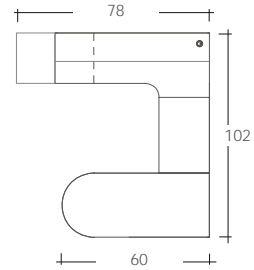

Office Solution #9

	Code	Description	Dimensions	Price
1	MD 1220 3060	Freestanding bullet table	30 x 60	692
2	MD 1900 2436	Bridge, full height modesty panel	24 x 36	389
3	MD 1304 3660	Extended corner, left	36 x 60	1,892
4	MD 1600 6043	Hutch with doors	60 x 43	1,009
5	MD 1007 1872	2-drawer file/storage freestanding cabinet, hinged left door	18 x 72	1,598
Total				5,580