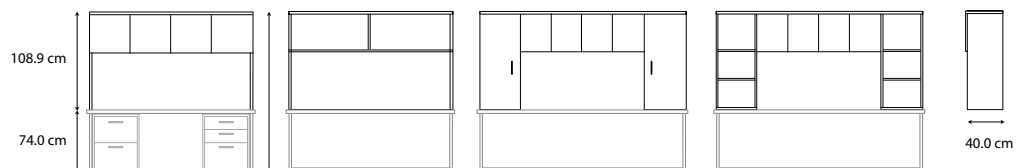

Code	W	H	Price
MD 1610 6643	66	43	1,090
MD 1610 7243	72	43	1,124
MD 1610 8443	84	43	1,261
MD 1610 9643	96	43	1,363

Note:

4 adjustable shelves included

Description:

deep: 16"

MD 1611 Hutch with towers

Code	W	H	Price
MD 1611 6643	66	43	1,462
MD 1611 7243	72	43	1,538
MD 1611 8443	84	43	1,692
MD 1611 9643	96	43	1,756