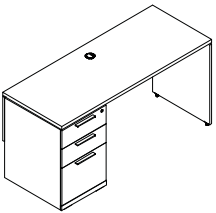

MD 1104 Single pedestal credenza, left

Note: box-box-file pedestal

Code	D	W	Price
MD 1104 1848	18	48	991
MD 1104 1860	18	60	1,032
MD 1104 1866	18	66	1,055
MD 1104 1872	18	72	1,077
MD 1104 1884	18	84	1,122
MD 1104 2448	24	48	1,067
MD 1104 2460	24	60	1,115
MD 1104 2466	24	66	1,145
MD 1104 2472	24	72	1,170
MD 1104 2484	24	84	1,221

Description:

H: 29 1/4"

Central grommet on Work surface

Drawer fronts match the Work surface color