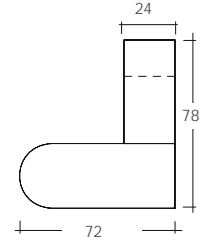

Office Solution #13

	Code	Description	Dimensions	Price
1	MD 1220 3072	Freestanding bullet table	30 x 72	778
2	MD 1504 2448	Return with box-box-file pedestal, left	24 x 48	1,406
			Total	2,184