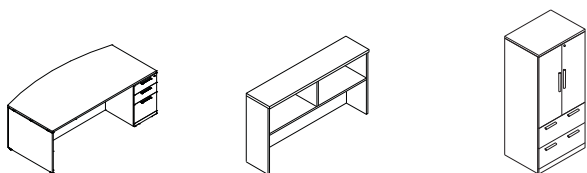

How to order

1. Select products:

2. Finishes:

Choose the style: **"A2"**
Surface: Woodgrain Laminate
Body: Solid Color Laminate

Choose the laminate color finish:
Surface: **"Natural Beech" E550**
Body: **"Gray" A509**
Pull color: **"Silver" S308**