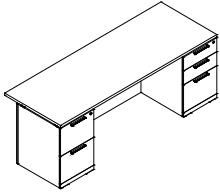

MD 1207 Double pedestal desk

Note:

Code	D	W	Price
MD 1207 3060	30	60	1,814
MD 1207 3066	30	66	1,853
MD 1207 3072	30	72	1,895
MD 1207 3660	36	60	1,961
MD 1207 3666	36	66	2,006
MD 1207 3672	36	72	2,048
MD 1207 3684	36	84	2,138