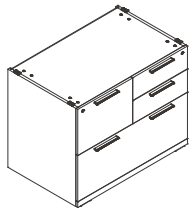

MD 1403 Multifile pedestal

Code	D	W	Price
MD 1403 2436	24	36	1,238

Note: