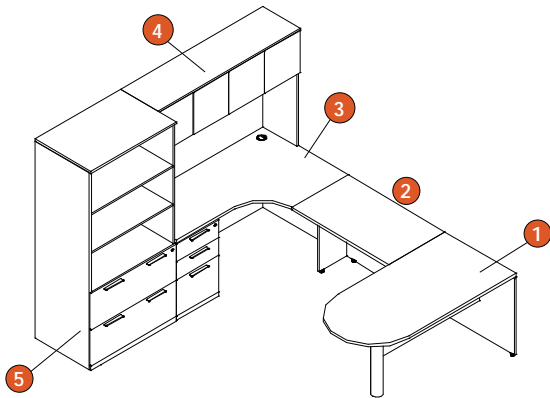

Office Solution #10

	Code	Description	Dimensions	Price
1	MD 1220 3072	Freestanding bullet table	30 x 72	778
2	MD 1900 2436	Bridge, full height modesty panel	24 x 36	389
3	MD 1304 3672	Extended corner, left	36 x 72	2,006
4	MD 1600 7243	Hutch with doors	72 x 43	1,141
5	MD 1053 3672	File/bookcase unit	36 x 72	1,750
Total				6,064