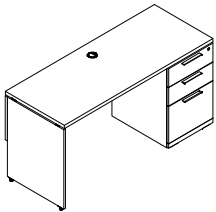

MD 1103 Single pedestal credenza, right

Note: box-box-file pedestal

Code	D	W	Price
MD 1103 1848	18	48	991
MD 1103 1860	18	60	1,032
MD 1103 1866	18	66	1,055
MD 1103 1872	18	72	1,077
MD 1103 1884	18	84	1,122
MD 1103 2448	24	48	1,067
MD 1103 2460	24	60	1,115
MD 1103 2466	24	66	1,145
MD 1103 2472	24	72	1,170
MD 1103 2484	24	84	1,221