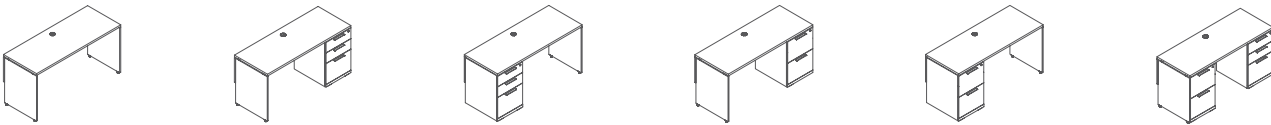

Desks

Extended corners

Bridges

Returns

Cabinets

Credenzas

Hutches

Storage

Top for storage

Single freestanding storage units

Double freestanding storage units

Conference and occasional tables

MD 1200 Rectangular desk shell

Note:

Code	D	W	Price
MD 1200 3048	30	48	584
MD 1200 3060	30	60	660
MD 1200 3066	30	66	702
MD 1200 3072	30	72	740
MD 1200 3648	36	48	651
MD 1200 3660	36	60	737
MD 1200 3666	36	66	782
MD 1200 3672	36	72	827
MD 1200 3684	36	84	914