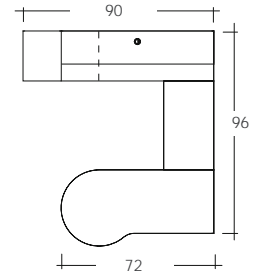

Office Solution #11

	Code	Description	Dimensions	Price
1	MD 1231 3072	P-shaped table, right, with side	30 x 72	846
2	MD 1900 2442	Bridge, full height modesty panel	24 x 42	436
3	MD 1104 2472	Single pedestal credenza, left	24 x 72	1,170
4	MD 1600 7243	Hutch with doors	72 x 43	1,141
5	MD 1003 1872	File drawer/bookcase freestanding cabinet	18 x 72	1,419
Total				5,012