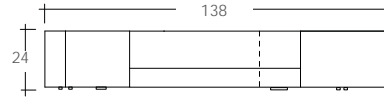

Office Solution #5

	Code	Description	Dimensions	Price
1	MD 1213 4272	Single pedestal desk, bow front, right	42 x 72	1,593
2	MD 1103 2472	Single pedestal credenza, right	24 x 72	1,170
3	MD 1601 7243	Open Hutch	72 x 43	915
4	MD 1057 3672	File/bookcase unit with superior hinge doors	36 x 72	2,037
5	MD 1051 3672	Bookcase with doors	36 x 72	1,317
Total				7,032