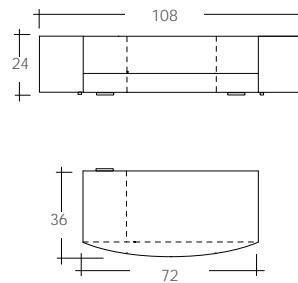

Office Solution #4

	Code	Description	Dimensions	Price
1	MD 1213 3672	Single pedestal desk, bow front, right	36 x 72	1,465
2	MD 1105 2472	Single pedestal credenza, right	24 x 72	1,190
3	MD 1601 7243	Open Hutch	72 x 43	915
4	MD 1002 1872	Freestanding storage cabinet, right	18 x 72	974
5	MD 1003 1872	File drawer/bookcase freestanding cabinet	18 x 72	1,419
Total				5,963