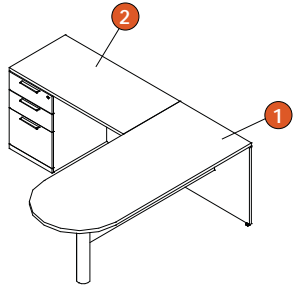

Office Solution #13

	Code	Description	Dimensions	Price
1	MD 1220 3072	Freestanding bullet table	30 x 72	778
2	MD 1504 2448	Return with box-box-file pedestal, left	24 x 48	1,406
			Total	2,184