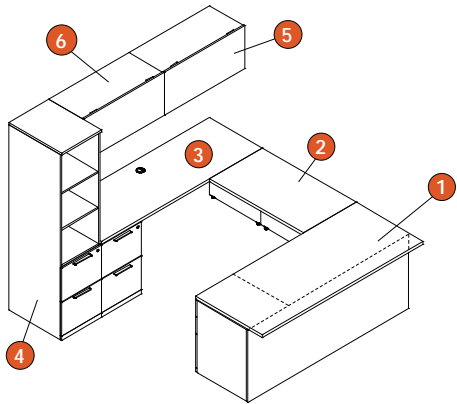

Office Solution #12

	Code	Description	Dimensions	Price
1	MD 1231 3072	P-shaped table, right, with side	30 x 72	846
2	MD 1900 2442	Bridge, full height modesty panel	24 x 42	436
3	MD 1104 2472	Single pedestal credenza, left	24 x 72	1,170
4	MD 1600 7243	Hutch with doors	72 x 43	1,141
5	MD 1057 3672	File/bookcase unit with superior hinge doors	36 x 72	2,037
Total				5,630

Office Solution #13

	Code	Description	Dimensions	Price
1	MD 1220 3072	Freestanding bullet table	30 x 72	778
2	MD 1504 2448	Return with box-box-file pedestal, left	24 x 48	1,406
			Total	2,184

Office Solution #14