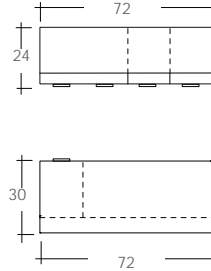

Office Solution #3

	Code	Description	Dimensions	Price
1	MD 1203 3072	Rectangular desk shell with right pedestal (BBF)	30 x 72	1,433
2	MD 1400 2436	Lateral file	24 x 36	1,098
3	MD 1403 2436	Multifile pedestal	24 x 36	1,238
4	MD 1410 2472	Top for storage	24 x 72	650
5	MD 1611 7243	Hutch with doors	72 x 43	1,538
Total				5,957