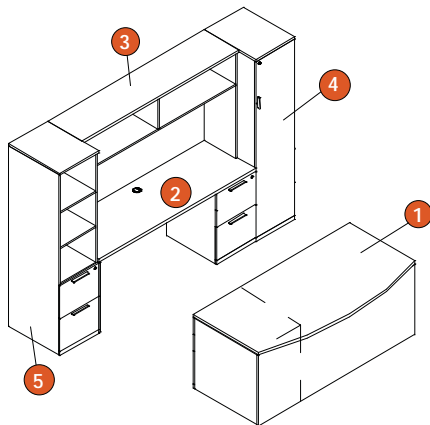

Office Solution #4

	Code	Description	Dimensions	Price
1	MD 1213 3672	Single pedestal desk, bow front, right	36 x 72	1,465
2	MD 1105 2472	Single pedestal credenza, right	24 x 72	1,190
3	MD 1601 7243	Open Hutch	72 x 43	915
4	MD 1002 1872	Freestanding storage cabinet, right	18 x 72	974
5	MD 1003 1872	File drawer/bookcase freestanding cabinet	18 x 72	1,419
Total				5,963