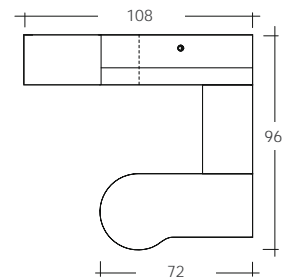

Office Solution #12

	Code	Description	Dimensions	Price
1	MD 1231 3072	P-shaped table, right, with side	30 x 72	846
2	MD 1900 2442	Bridge, full height modesty panel	24 x 42	436
3	MD 1104 2472	Single pedestal credenza, left	24 x 72	1,170
4	MD 1600 7243	Hutch with doors	72 x 43	1,141
5	MD 1057 3672	File/bookcase unit with superior hinge doors	36 x 72	2,037
Total				5,630