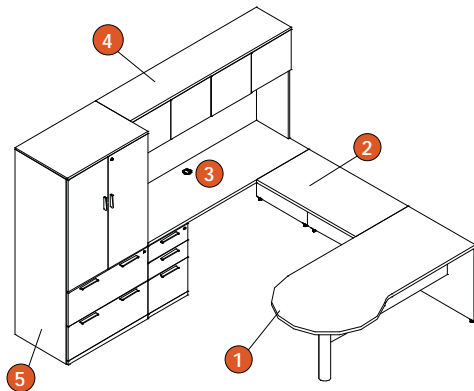

Office Solution #12

	Code	Description	Dimensions	Price
1	MD 1231 3072	P-shaped table, right, with side	30 x 72	846
2	MD 1900 2442	Bridge, full height modesty panel	24 x 42	436
3	MD 1104 2472	Single pedestal credenza, left	24 x 72	1,170
4	MD 1600 7243	Hutch with doors	72 x 43	1,141
5	MD 1057 3672	File/bookcase unit with superior hinge doors	36 x 72	2,037
Total				5,630