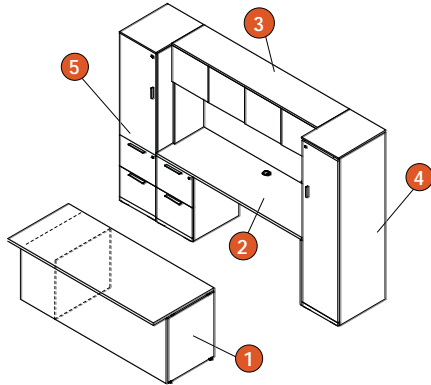

Office Solution #7

	Code	Description	Dimensions	Price
1	MD 1203 3672	Rectangular desk shell with right pedestal (BBF)	36 x 72	1,562
2	MD 1106 2472	Single pedestal credenza, left	24 x 72	1,190
3	MD 1600 7243	Hutch with doors	72 x 43	1,141
4	MD 1002 1872	Freestanding storage cabinet, right	18 x 72	974
5	MD 1007 1872	2-drawer file/storage freestanding cabinet, hinged left door	18 x 72	1,598
			Total	6,465