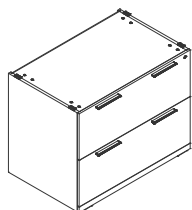

MD 1400 Lateral file

Code	D	W	Price
MD 1400 2436	24	36	1,098

Note:

Description:

Pedestals are always placed under the Work surface

H: 28"