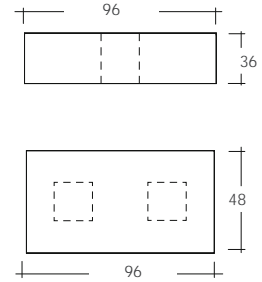

Office Solution #15

	Code	Description	Dimensions	Price
1	MD 1700 4896	Rectangular table with 2 cubic bases	48 x 96	1,603
2	MD 1402 2436	Bookcase unit	24 x 36	957
3	MD 1402 2436	Bookcase unit	24 x 36	957
4	MD 1800 2418	File-file pedestal	24 x 18	730
5	MD 1410 2490	Top for storage	24 x 90	812
Total				5,059