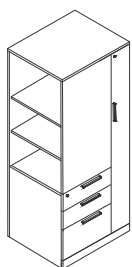

Code	W	D	H		Price
OD 1901 2472	24	24	72		1,996

Description:

Lock included

55" H: 1 adjustable shelf

72" H: 2 adjustable shelves