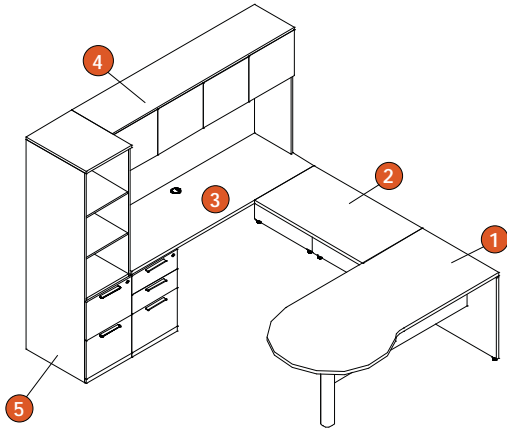

Office Solution #11

	Code	Description	Dimensions	Price
1	MD 1231 3072	P-shaped table, right, with side	30 x 72	846
2	MD 1900 2442	Bridge, full height modesty panel	24 x 42	436
3	MD 1104 2472	Single pedestal credenza, left	24 x 72	1,170
4	MD 1600 7243	Hutch with doors	72 x 43	1,141
5	MD 1003 1872	File drawer/bookcase freestanding cabinet	18 x 72	1,419
Total				5,012