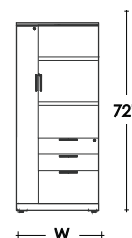

OD 1900 Split Storage / Wardrobe Cabinet / Lateral Bookcase, left

---

Code	W	D	H		Price
OD 1900 2472	24	24	72		1,996