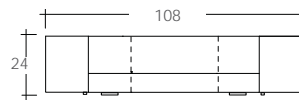

Office Solution #2

	Code	Description	Dimensions	Price
1	MD 1213 3672	Bow desk with right pedestal	36 x 72	1,465
2	MD 1107 2472	Double pedestal credenza	24 x 72	1,958
3	MD 1008 1872	2-drawer file/storage freestanding cabinet, hinged right door	18 x 72	1,598
4	MD 1001 1872	Freestanding storage cabinet, left	18 x 72	974
5	MD 1600 7243	Hutch with doors	72 x 43	1,141
Total				7,136