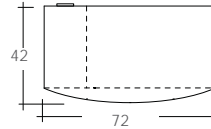

Office Solution #5

	Code	Description	Dimensions	Price
1	MD 1213 4272	Single pedestal desk, bow front, right	42 x 72	1,593
2	MD 1103 2472	Single pedestal credenza, right	24 x 72	1,170
3	MD 1601 7243	Open Hutch	72 x 43	915
4	MD 1057 3672	File/bookcase unit with superior hinge doors	36 x 72	2,037
5	MD 1051 3672	Bookcase with doors	36 x 72	1,317
Total				7,032