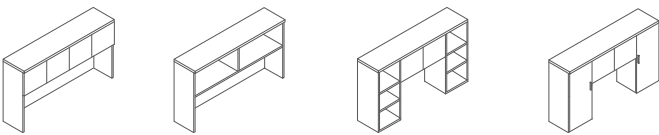

Desks

Extended corners

Bridges

Returns

Cabinets

Credenzas

Hutches

Storage

Top for storage

Single freestanding storage units

Double freestanding storage units

Conference and occasional tables

MD 1200 Rectangular desk shell

Note:

Code	D	W	Price
MD 1200 3048	30	48	584
MD 1200 3060	30	60	660
MD 1200 3066	30	66	702
MD 1200 3072	30	72	740
MD 1200 3648	36	48	651
MD 1200 3660	36	60	737
MD 1200 3666	36	66	782
MD 1200 3672	36	72	827
MD 1200 3684	36	84	914