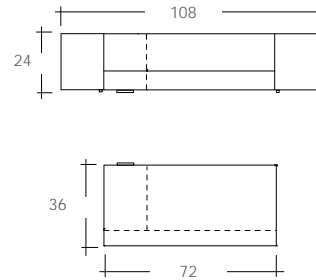

Office Solution #7

	Code	Description	Dimensions	Price
1	MD 1203 3672	Rectangular desk shell with right pedestal (BBF)	36 x 72	1,562
2	MD 1106 2472	Single pedestal credenza, left	24 x 72	1,190
3	MD 1600 7243	Hutch with doors	72 x 43	1,141
4	MD 1002 1872	Freestanding storage cabinet, right	18 x 72	974
5	MD 1007 1872	2-drawer file/storage freestanding cabinet, hinged left door	18 x 72	1,598
			Total	6,465