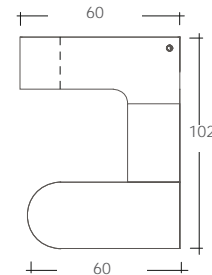

Office Solution #8

	Code	Description	Dimensions	Price
1	MD 1220 3060	Freestanding bullet table	30 x 60	692
2	MD 1900 2436	Bridge, full height modesty panel	24 x 36	389
3	MD 1304 3660	Extended corner, left	36 x 60	1,892
			Total	2,973