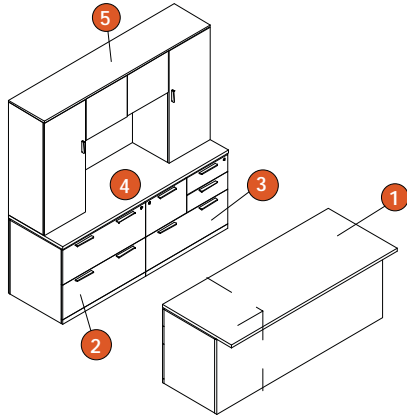

Suggested Layouts

Office Solution #1

	Code	Description	Dimensions	Price
1	MD 1213 3672	Single pedestal desk, bow front, right	36 x 72	1,465
2	MD 1107 2472	Double pedestal credenza	24 x 72	1,958
3	MD 1600 7243	Hutch with doors	72 x 43	1,141
Total				4,564

Office Solution #2

	Code	Description	Dimensions	Price
1	MD 1213 3672	Bow desk with right pedestal	36 x 72	1,465
2	MD 1107 2472	Double pedestal credenza	24 x 72	1,958
3	MD 1008 1872	2-drawer file/storage freestanding cabinet, hinged right door	18 x 72	1,598
4	MD 1001 1872	Freestanding storage cabinet, left	18 x 72	974
5	MD 1600 7243	Hutch with doors	72 x 43	1,141
Total				7,136

Office Solution #3

	Code	Description	Dimensions	Price
1	MD 1203 3072	Rectangular desk shell with right pedestal (BBF)	30 x 72	1,433
2	MD 1400 2436	Lateral file	24 x 36	1,098
3	MD 1403 2436	Multifile pedestal	24 x 36	1,238
4	MD 1410 2472	Top for storage	24 x 72	650
5	MD 1611 7243	Hutch with doors	72 x 43	1,538
Total				5,957