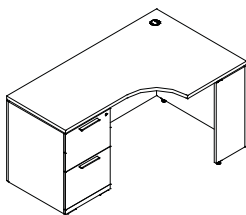

MD 1306 Extended corner, left

Code	D	W	Price
MD 1306 3660	36	60	1,822
MD 1306 3666	36	66	1,881
MD 1306 3672	36	72	1,936
MD 1306 3684	36	84	2,049

Note:

One file-file pedestal included

Description:

H: 29 1/4"

The 24" side connects to a bridge

One grommet included

Drawer fronts match the Work surface color.