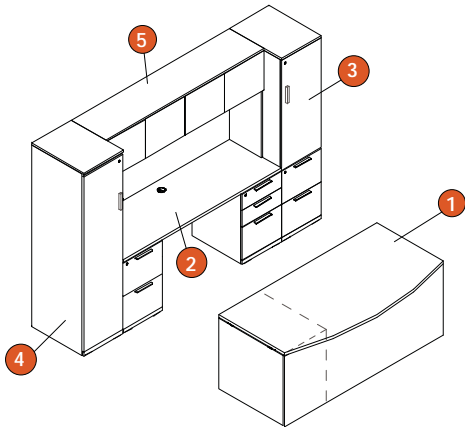

Suggested Layouts

Office Solution #1

	Code	Description	Dimensions	Price
1	MD 1213 3672	Single pedestal desk, bow front, right	36 x 72	1,465
2	MD 1107 2472	Double pedestal credenza	24 x 72	1,958
3	MD 1600 7243	Hutch with doors	72 x 43	1,141
Total				4,564

Office Solution #2

	Code	Description	Dimensions	Price
1	MD 1213 3672	Bow desk with right pedestal	36 x 72	1,465
2	MD 1107 2472	Double pedestal credenza	24 x 72	1,958
3	MD 1008 1872	2-drawer file/storage freestanding cabinet, hinged right door	18 x 72	1,598
4	MD 1001 1872	Freestanding storage cabinet, left	18 x 72	974
5	MD 1600 7243	Hutch with doors	72 x 43	1,141
Total				7,136

Office Solution #3

	Code	Description	Dimensions	Price
1	MD 1203 3072	Rectangular desk shell with right pedestal (BBF)	30 x 72	1,433
2	MD 1400 2436	Lateral file	24 x 36	1,098
3	MD 1403 2436	Multifile pedestal	24 x 36	1,238
4	MD 1410 2472	Top for storage	24 x 72	650
5	MD 1611 7243	Hutch with doors	72 x 43	1,538
Total				5,957