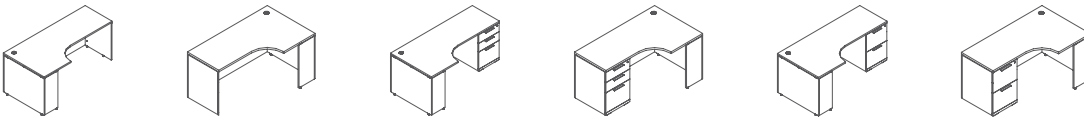

Office Solution #15

	Code	Description	Dimensions	Price
1	MD 1700 4896	Rectangular table with 2 cubic bases	48 x 96	1,603
2	MD 1402 2436	Bookcase unit	24 x 36	957
3	MD 1402 2436	Bookcase unit	24 x 36	957
4	MD 1800 2418	File-file pedestal	24 x 18	730
5	MD 1410 2490	Top for storage	24 x 90	812
Total				5,059

Desks

Extended corners

Bridges

Returns

Cabinets

Credenzas

Hutches

Storage