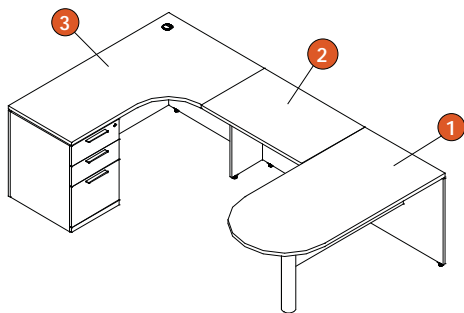

Office Solution #8

	Code	Description	Dimensions	Price
1	MD 1220 3060	Freestanding bullet table	30 x 60	692
2	MD 1900 2436	Bridge, full height modesty panel	24 x 36	389
3	MD 1304 3660	Extended corner, left	36 x 60	1,892
			Total	2,973