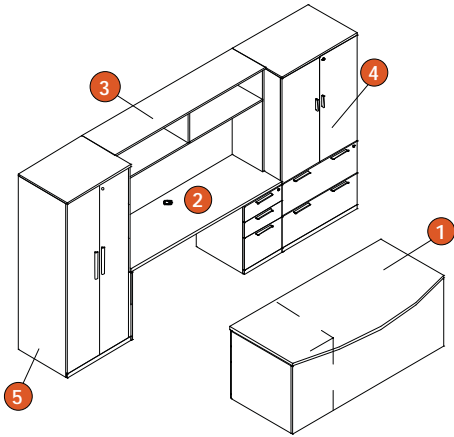

Office Solution #5

	Code	Description	Dimensions	Price
1	MD 1213 4272	Single pedestal desk, bow front, right	42 x 72	1,593
2	MD 1103 2472	Single pedestal credenza, right	24 x 72	1,170
3	MD 1601 7243	Open Hutch	72 x 43	915
4	MD 1057 3672	File/bookcase unit with superior hinge doors	36 x 72	2,037
5	MD 1051 3672	Bookcase with doors	36 x 72	1,317
Total				7,032