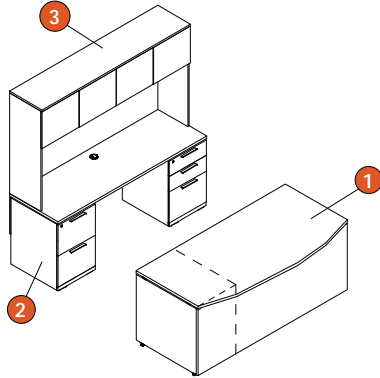

Office Solution #1

	Code	Description	Dimensions	Price
1	MD 1213 3672	Single pedestal desk, bow front, right	36 x 72	1,465
2	MD 1107 2472	Double pedestal credenza	24 x 72	1,958
3	MD 1600 7243	Hutch with doors	72 x 43	1,141
Total				4,564