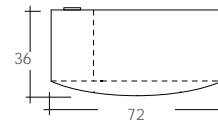

Office Solution #2

	Code	Description	Dimensions	Price
1	MD 1213 3672	Bow desk with right pedestal	36 x 72	1,465
2	MD 1107 2472	Double pedestal credenza	24 x 72	1,958
3	MD 1008 1872	2-drawer file/storage freestanding cabinet, hinged right door	18 x 72	1,598
4	MD 1001 1872	Freestanding storage cabinet, left	18 x 72	974
5	MD 1600 7243	Hutch with doors	72 x 43	1,141
Total				7,136